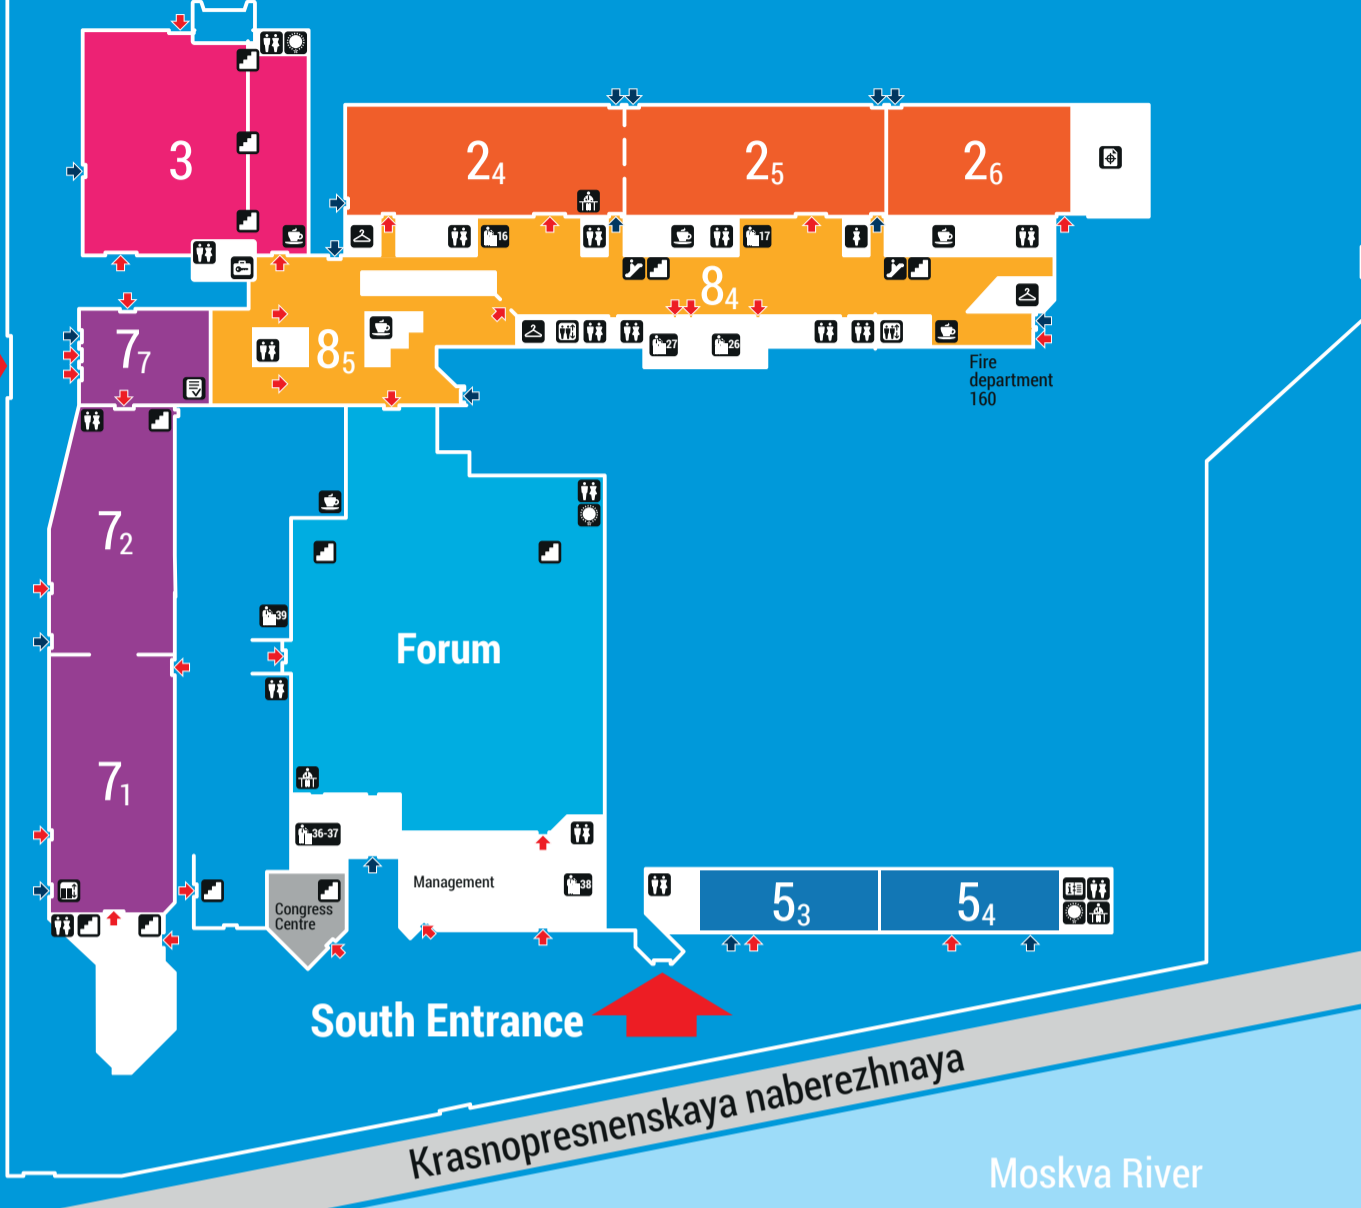

Moskva River

1st Krasnogvardeisky proezd

Main Level

West Entrance
Vystavochnaya,
Delovoy Tsentr
metro stations

PAVILION No.1		
No. Name	Fl.	
20 Banquet Hall (two entrances)	3,4	
21 Seminar Room	2	
22 Lobby	4	
23 Lobby	5	
24 Conference Hall (two entrances)	4,5	
25 VIP Meeting Room	4	
PAVILION No.8		
No. Name	Fl.	
26 Conference Hall	1	
27 Buffet Hall	1	
28 VIP Meeting Room	3	
29 Meeting Room No.1	3	
30 Seminar Hall No.2	3	
31 Meeting Room No.2	3	
CONGRESS CENTRE		
No. Name	Fl.	
32 Sky Light Hall	3	
33 Sky Light Hall Lobby	3	
34 Meeting Room	2	
35 Press Hall	2	
36 Marble Hall	1	
37 Marble Hall Lobby	1	
Pavilion FORUM		
No. Name	Fl.	
38 Southern Hall	1	
39 Western Hall	1	

Krasnopresnenskaya naberezhnaya

Moskva River

Ground Level

West Entrance
Ystavochnaya,
Delovoy Tsentr
metro stations

- Escalator
 - Staircase
 - Service lift
 - Passenger lift
 - Cloakroom
 - Exhibition customs
 - Service Bureau
 - Congress premises
 - Delivery of catalogues and advertising materials
 - EWT / Expowestrans
 - Printing shop Offset Print M.
 - Entrance for pedestrians
 - Assembly gate
 - 2nd floor
 - WC
 - Café
 - ATM
 - Ticket office
 - Luggage room
 - Visitor registration
 - Exhibition management
 - Pavilion manager
 - First aid
 - Expoconsta
 - Entrance KPI №5
 - Dispatch centre
- Number of premises in the list