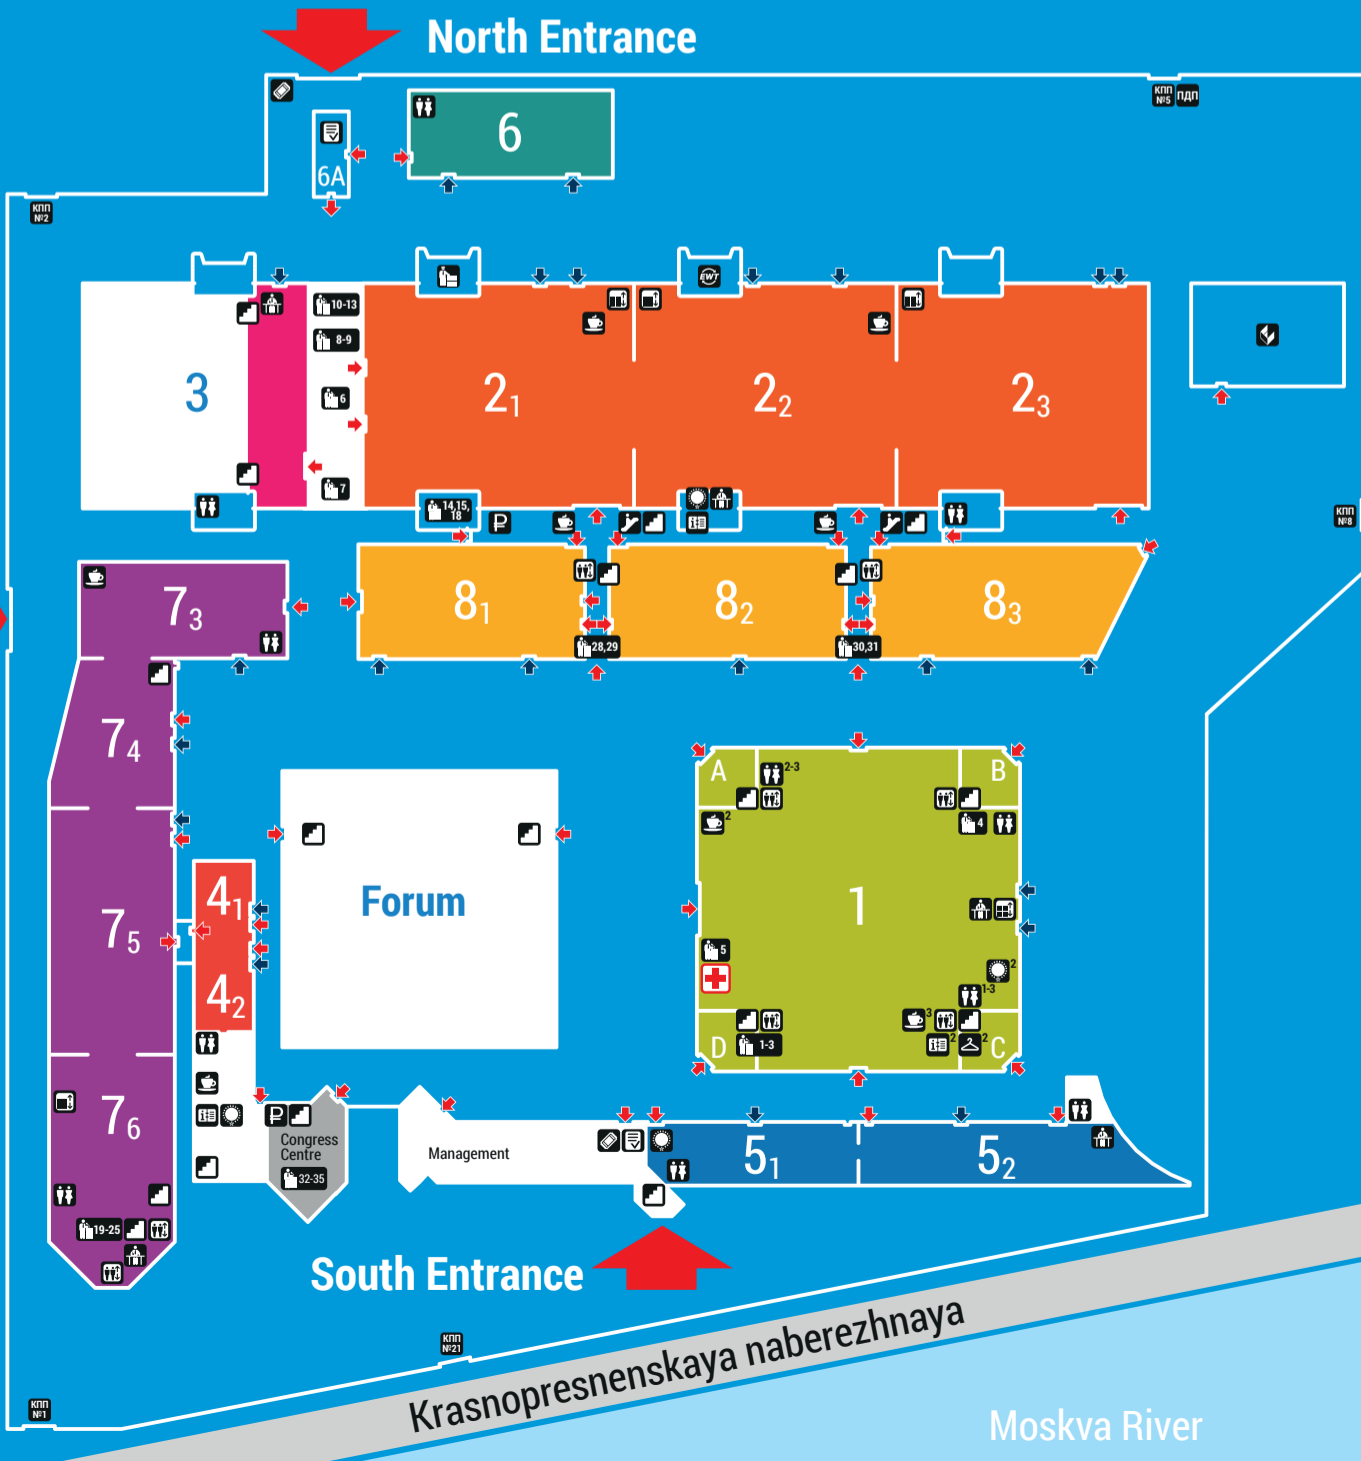

Krasnopresnenskaya naberezhnaya

Moskva River

Ground Level

West Entrance
Ystavochnaya,
Delovoy Tsentr
metro stations

- Escalator
 - Staircase
 - Service lift
 - Passenger lift
 - Cloakroom
 - Exhibition customs
 - Service Bureau
 - Congress premises
 - Delivery of catalogues and advertising materials
 - EWT / Expowestrans
 - Printing shop Offset Print M.
 - Entrance for pedestrians
 - Assembly gate
 - 2nd floor
 - WC
 - Café
 - ATM
 - Ticket office
 - Luggage room
 - Visitor registration
 - Exhibition management
 - Pavilion manager
 - First aid
 - Expoconsta
 - Entrance KPI №5
 - Dispatch centre
- Number of premises in the list

Main Level

West Entrance
Ystavochnaya,
Delovoy Tsentr
metro stations

PAVILION No.1		No. Name	Fl.	PAVILION No.8	
20	Banquet Hall (two entrances)	3,4			
21	Seminar Room	2			
1	Hall D1, Entrance D	3		22	Lobby
2	Hall D2, Entrance D	3		23	Lobby
3	Meeting Room, Entrance D	3		24	Conference Hall (two entrances)
4	Eastern Hall, Entrance B	2		25	VIP Meeting Room
5	VIP Meeting Room	1			
PAVILION No.2		No. Name	Fl.	CONGRESS CENTRE	
6	Blue Hall	3		26	Conference Hall
7	Blue Hall Lobby	3		27	Buffet Hall
8	VIP Meeting Room	3		28	VIP Meeting Room
9	Meeting Room No.1	3		29	Meeting Room No.1
10	Meeting Room No.2	3		30	Seminar Hall No.2
11	Meeting Room No.3	3		31	Meeting Room No.2
12	Meeting Room No.4	3			
13	VIP Office	3		PAVILION FORUM	
14	Seminar Hall No.1	3		32	Sky Light Hall
15	Seminar Hall No.2	4		33	Sky Light Hall Lobby
16	Seminar Hall No.3	1		34	Meeting Room
17	Seminar Hall No.4	1		35	Press Hall
18	Seminar Hall No.5	2		36	Marble Hall
				37	Marble Hall Lobby
PAVILION No.7		No. Name	Fl.		
19	Panoramic Hall	4		38	Southern Hall
				39	Western Hall