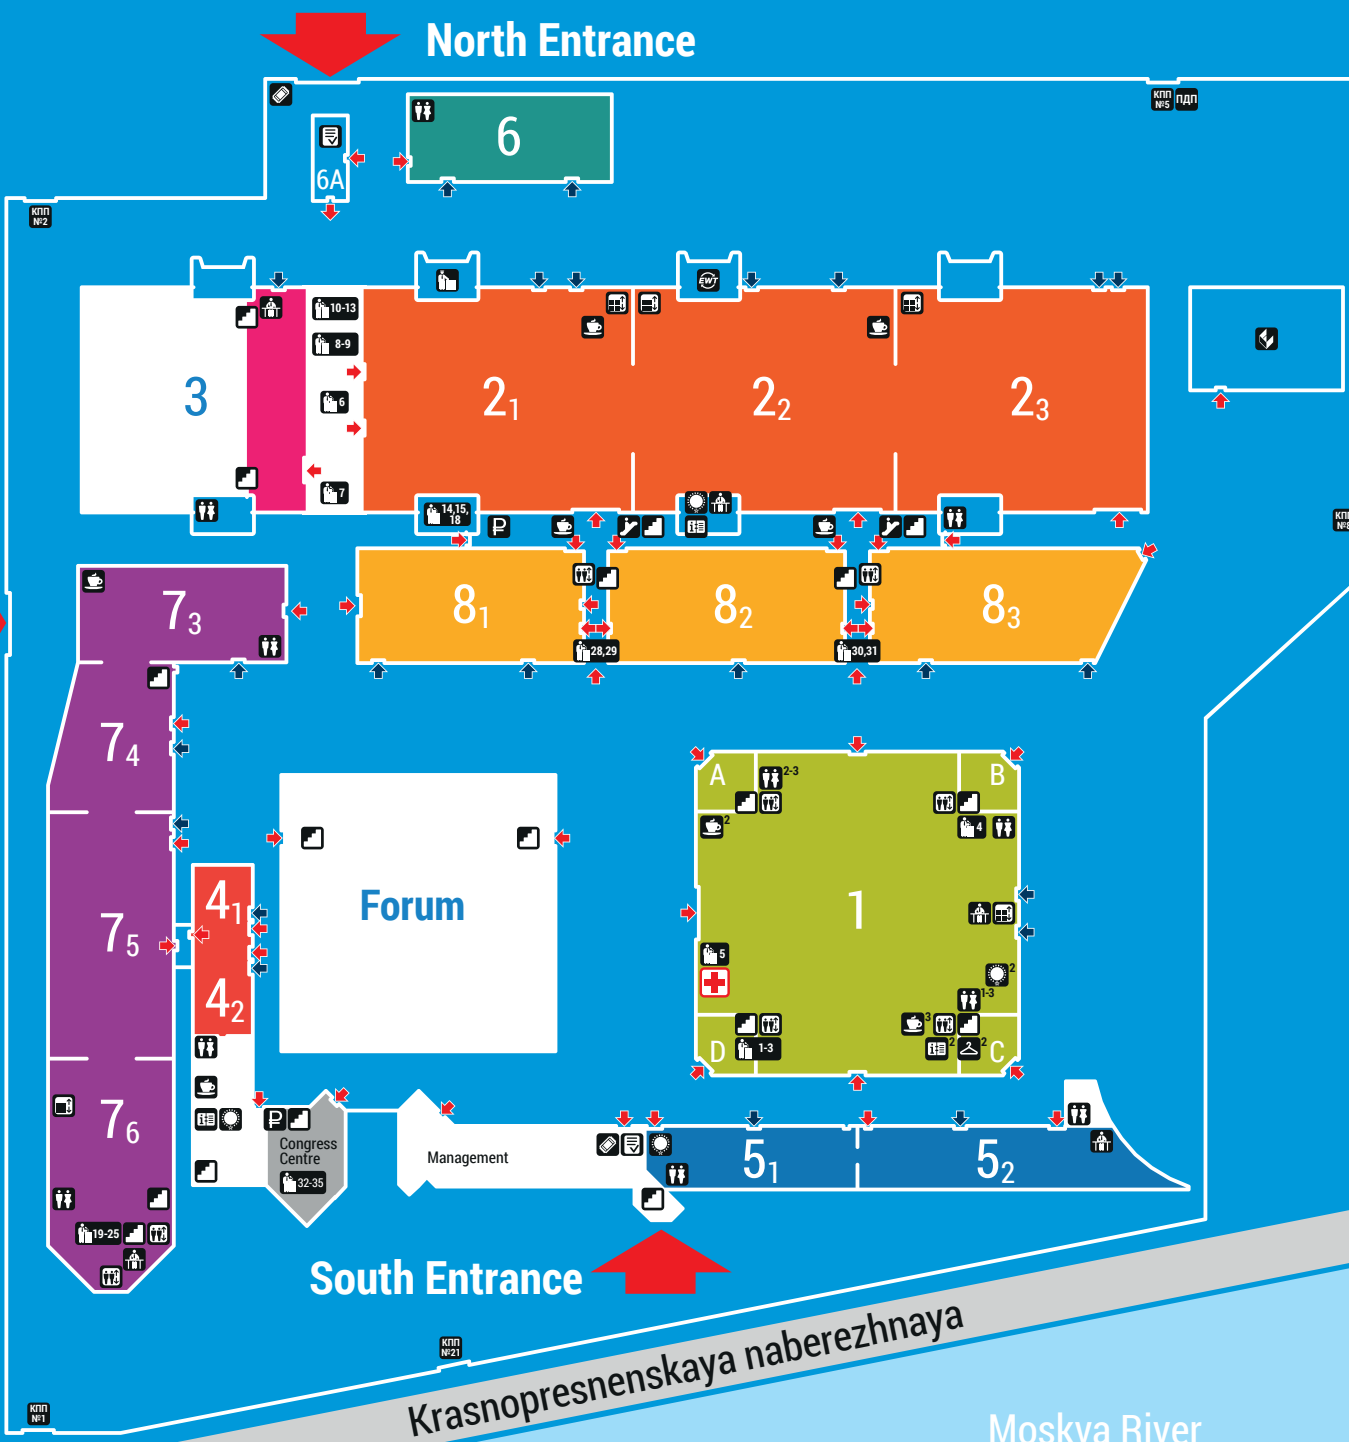

Ground Level

West Entrance
Vystavochnaya,
Delovoy Tsentr
metro stations

- | | | | |
|---|--|---|-----------------------|
|  | Escalator |  | 2 ← floor |
|  | Staircase |  | WC |
|  | Service lift |  | Café |
|  | Passenger lift |  | ATM |
|  | Cloakroom |  | Ticket office |
|  | Exhibition customs |  | Luggage room |
|  | Service Bureau |  | Visitor registration |
|  | Congress premises |  | Exhibition management |
|  | Number of premises in the list |  | Pavilion manager |
|  | Delivery of catalogues and advertising materials |  | First aid |
|  | EWT / Expowestrans |  | Expoconsta |
|  | Printing shop Offset Print M. |  | Entrance |
|  | Entrance for pedestrians |  | Dispatch centre |
|  | Assembly gate | | |

Moskva River

1st Krasnogvardeisky proezd

Main Level

West Entrance
Vystavochnaya,
Delovoy Tsentr
metro stations

PAVILION No.1		
No. Name	Fl.	
20 Banquet Hall (two entrances)	3,4	
21 Seminar Room	2	
22 Lobby	4	
23 Lobby	5	
24 Conference Hall (two entrances)	4,5	
25 VIP Meeting Room	4	
PAVILION No.8		
No. Name	Fl.	
26 Conference Hall	1	
27 Buffet Hall	1	
28 VIP Meeting Room	3	
29 Meeting Room No.1	3	
30 Seminar Hall No.2	3	
31 Meeting Room No.2	3	
CONGRESS CENTRE		
No. Name	Fl.	
32 Sky Light Hall	3	
33 Sky Light Hall Lobby	3	
34 Meeting Room	2	
35 Press Hall	2	
36 Marble Hall	1	
37 Marble Hall Lobby	1	
Pavilion FORUM		
No. Name	Fl.	
38 Southern Hall	1	
39 Western Hall	1	