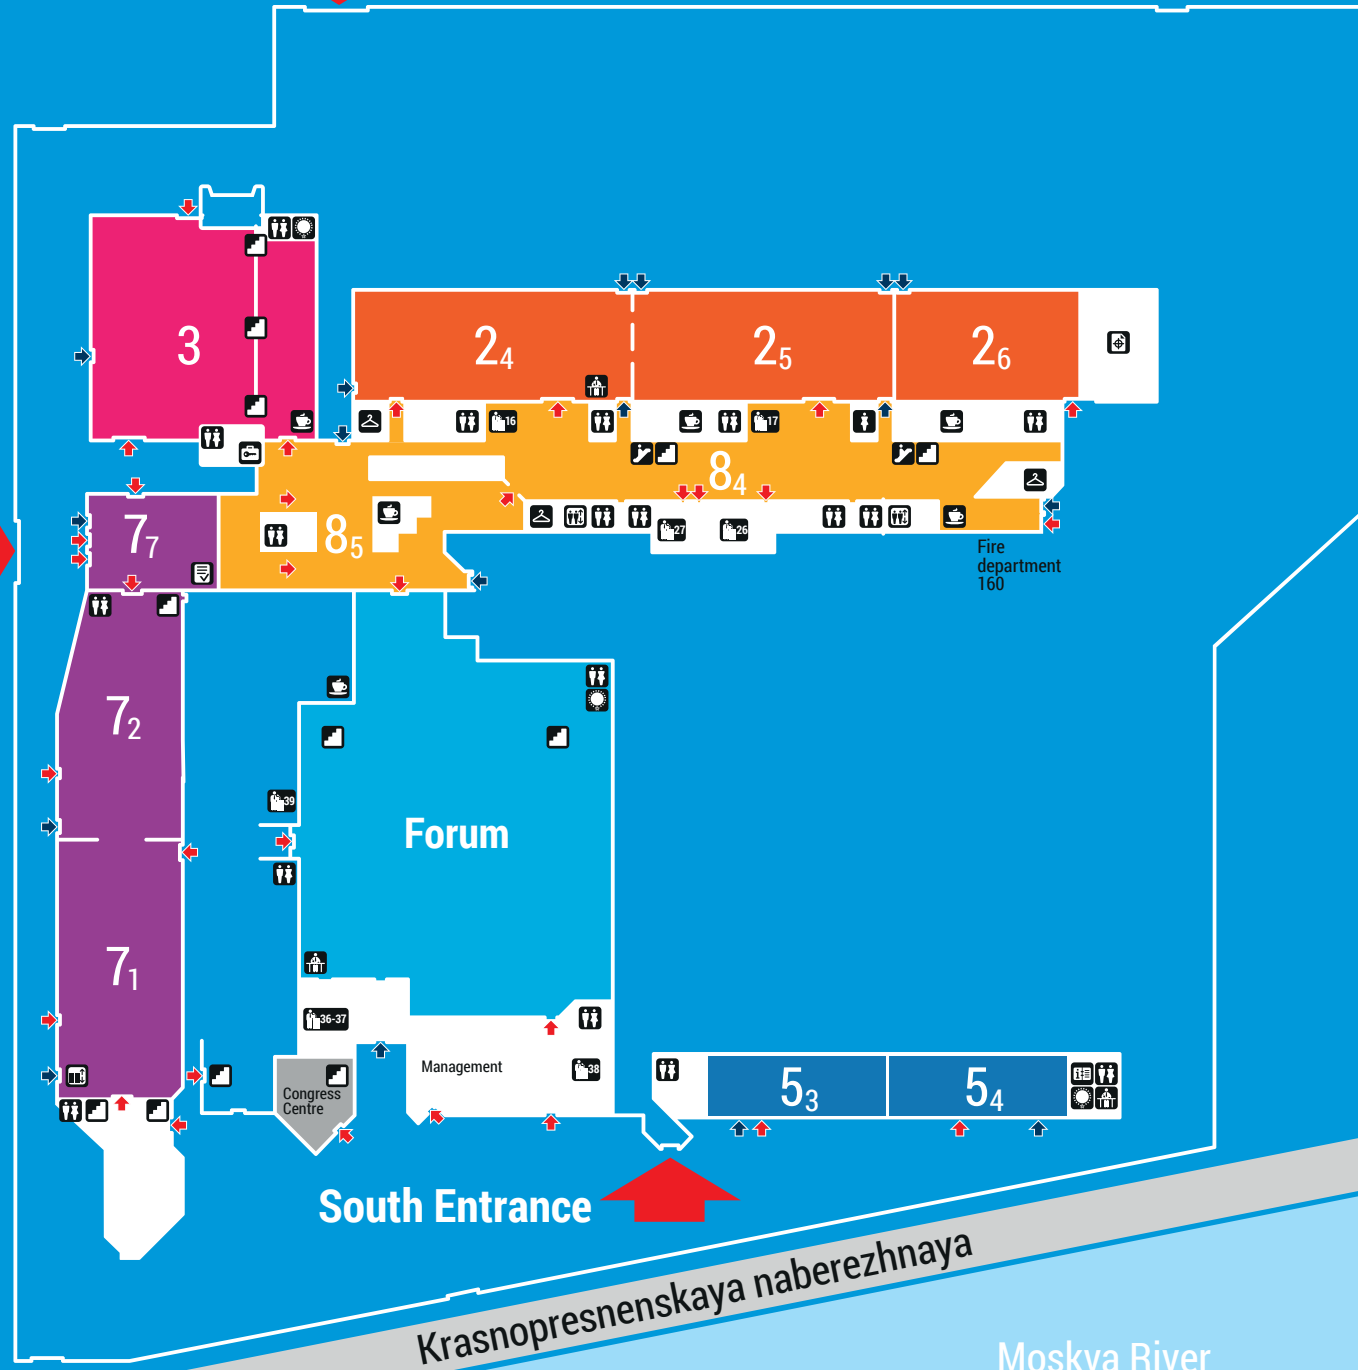

Ground Level

West Entrance
Vystavochnaya,
Delovoy Tsentr
metro stations

- | | | | |
|---|--|---|-----------------------|
|  | Escalator |  | 2 ← floor |
|  | Staircase |  | WC |
|  | Service lift |  | Café |
|  | Passenger lift |  | ATM |
|  | Cloakroom |  | Ticket office |
|  | Exhibition customs |  | Luggage room |
|  | Service Bureau |  | Visitor registration |
|  | Congress premises |  | Exhibition management |
|  | Number of premises in the list |  | Pavilion manager |
|  | Delivery of catalogues and advertising materials |  | First aid |
|  | EWT / Expowestrans |  | Expoconsta |
|  | Printing shop Offset Print M. |  | Entrance |
|  | Entrance for pedestrians |  | Dispatch centre |
|  | Assembly gate | | |

Moskva River

1st Krasnogvardeisky proezd

Main Level

West Entrance
Vystavochnaya,
Delovoy Tsentr
metro stations

PAVILION No.1		
No. Name	Fl.	
20 Banquet Hall (two entrances)	3,4	
21 Seminar Room	2	
22 Lobby	4	
23 Lobby	5	
24 Conference Hall (two entrances)	4,5	
25 VIP Meeting Room	4	
PAVILION No.8		
No. Name	Fl.	
26 Conference Hall	1	
27 Buffet Hall	1	
28 VIP Meeting Room	3	
29 Meeting Room No.1	3	
30 Seminar Hall No.2	3	
31 Meeting Room No.2	3	
CONGRESS CENTRE		
No. Name	Fl.	
32 Sky Light Hall	3	
33 Sky Light Hall Lobby	3	
34 Meeting Room	2	
35 Press Hall	2	
36 Marble Hall	1	
37 Marble Hall Lobby	1	
Pavilion FORUM		
No. Name	Fl.	
38 Southern Hall	1	
39 Western Hall	1	